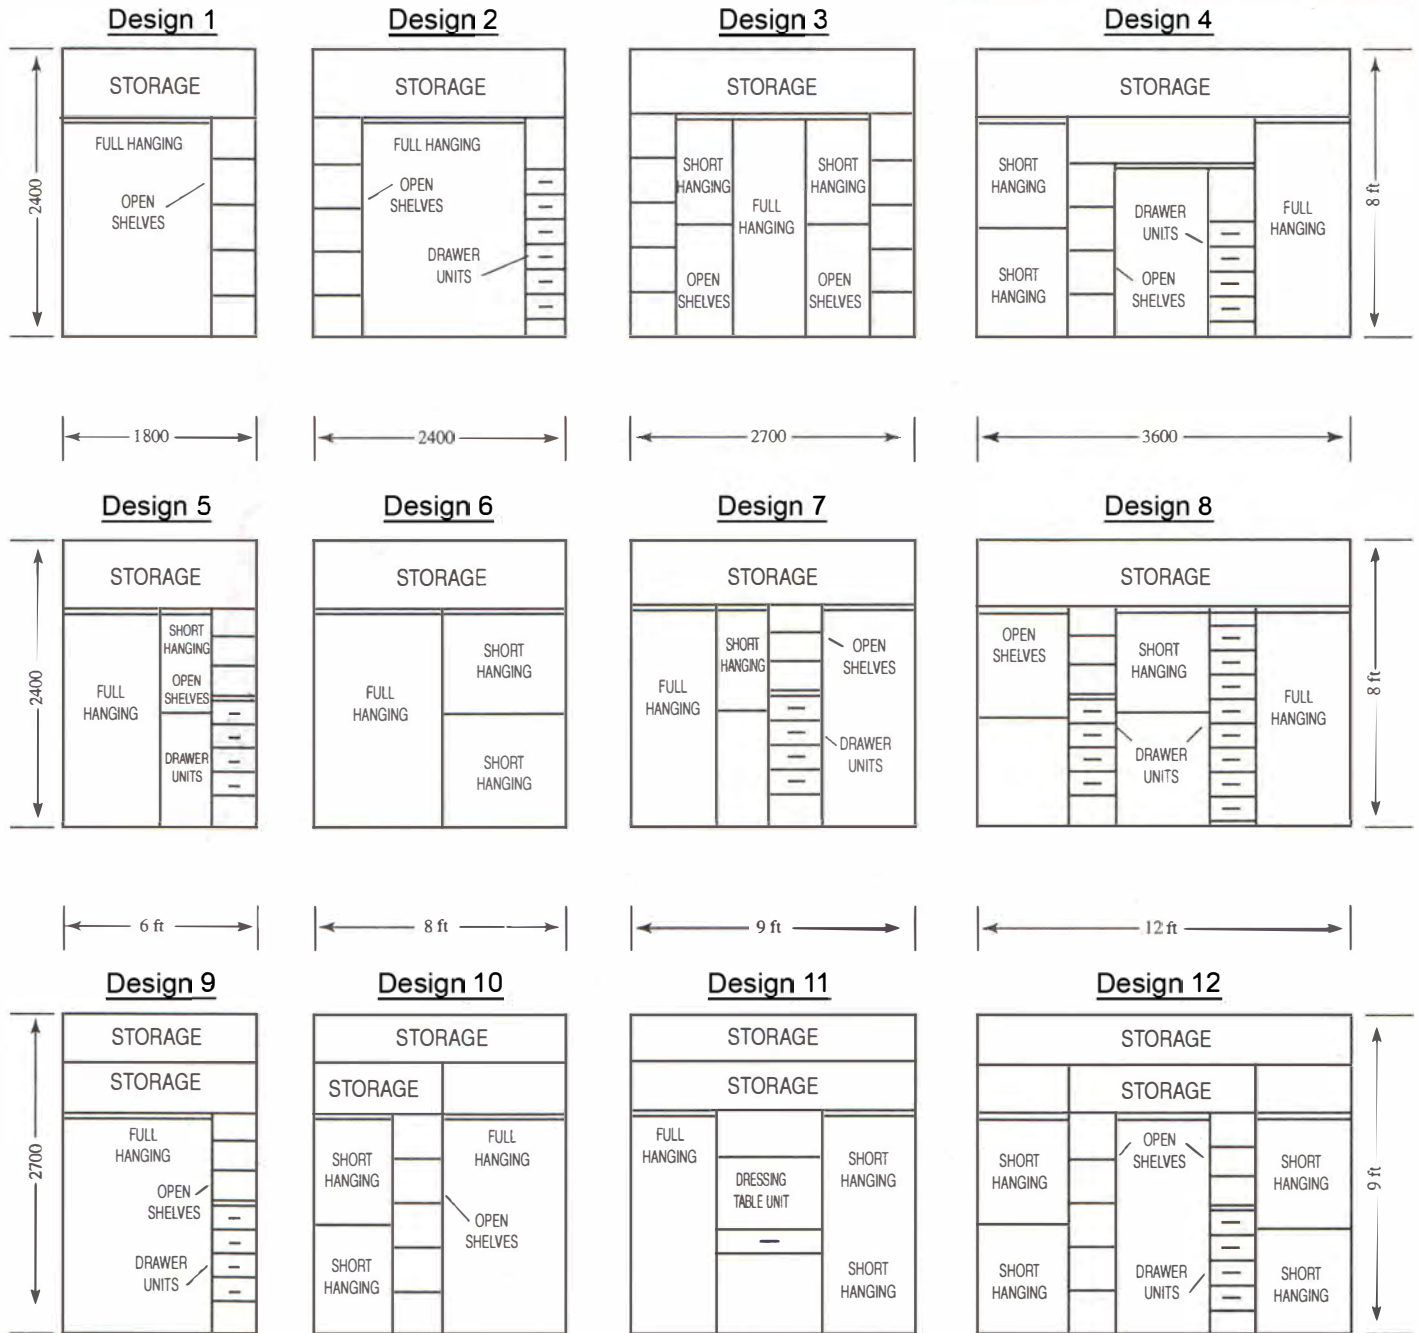

Custom Design

- BUILT-IN WARDROBES
- HOME AND OFFICE SYSTEMS

WARDROBES

SCALE 1:50

STANDARD RANGE WARDROBES — SPECIALIST CUSTOM DESIGNING SERVICE AVAILABLE

C.D. WARDROBES

PO Box 5016, Unit 4A 8/12 Acacia Avenue, Port Macquarie 2444 — Telephone & Fax: (02) 6581-1797
 Tamworth — (02) 6761-2311